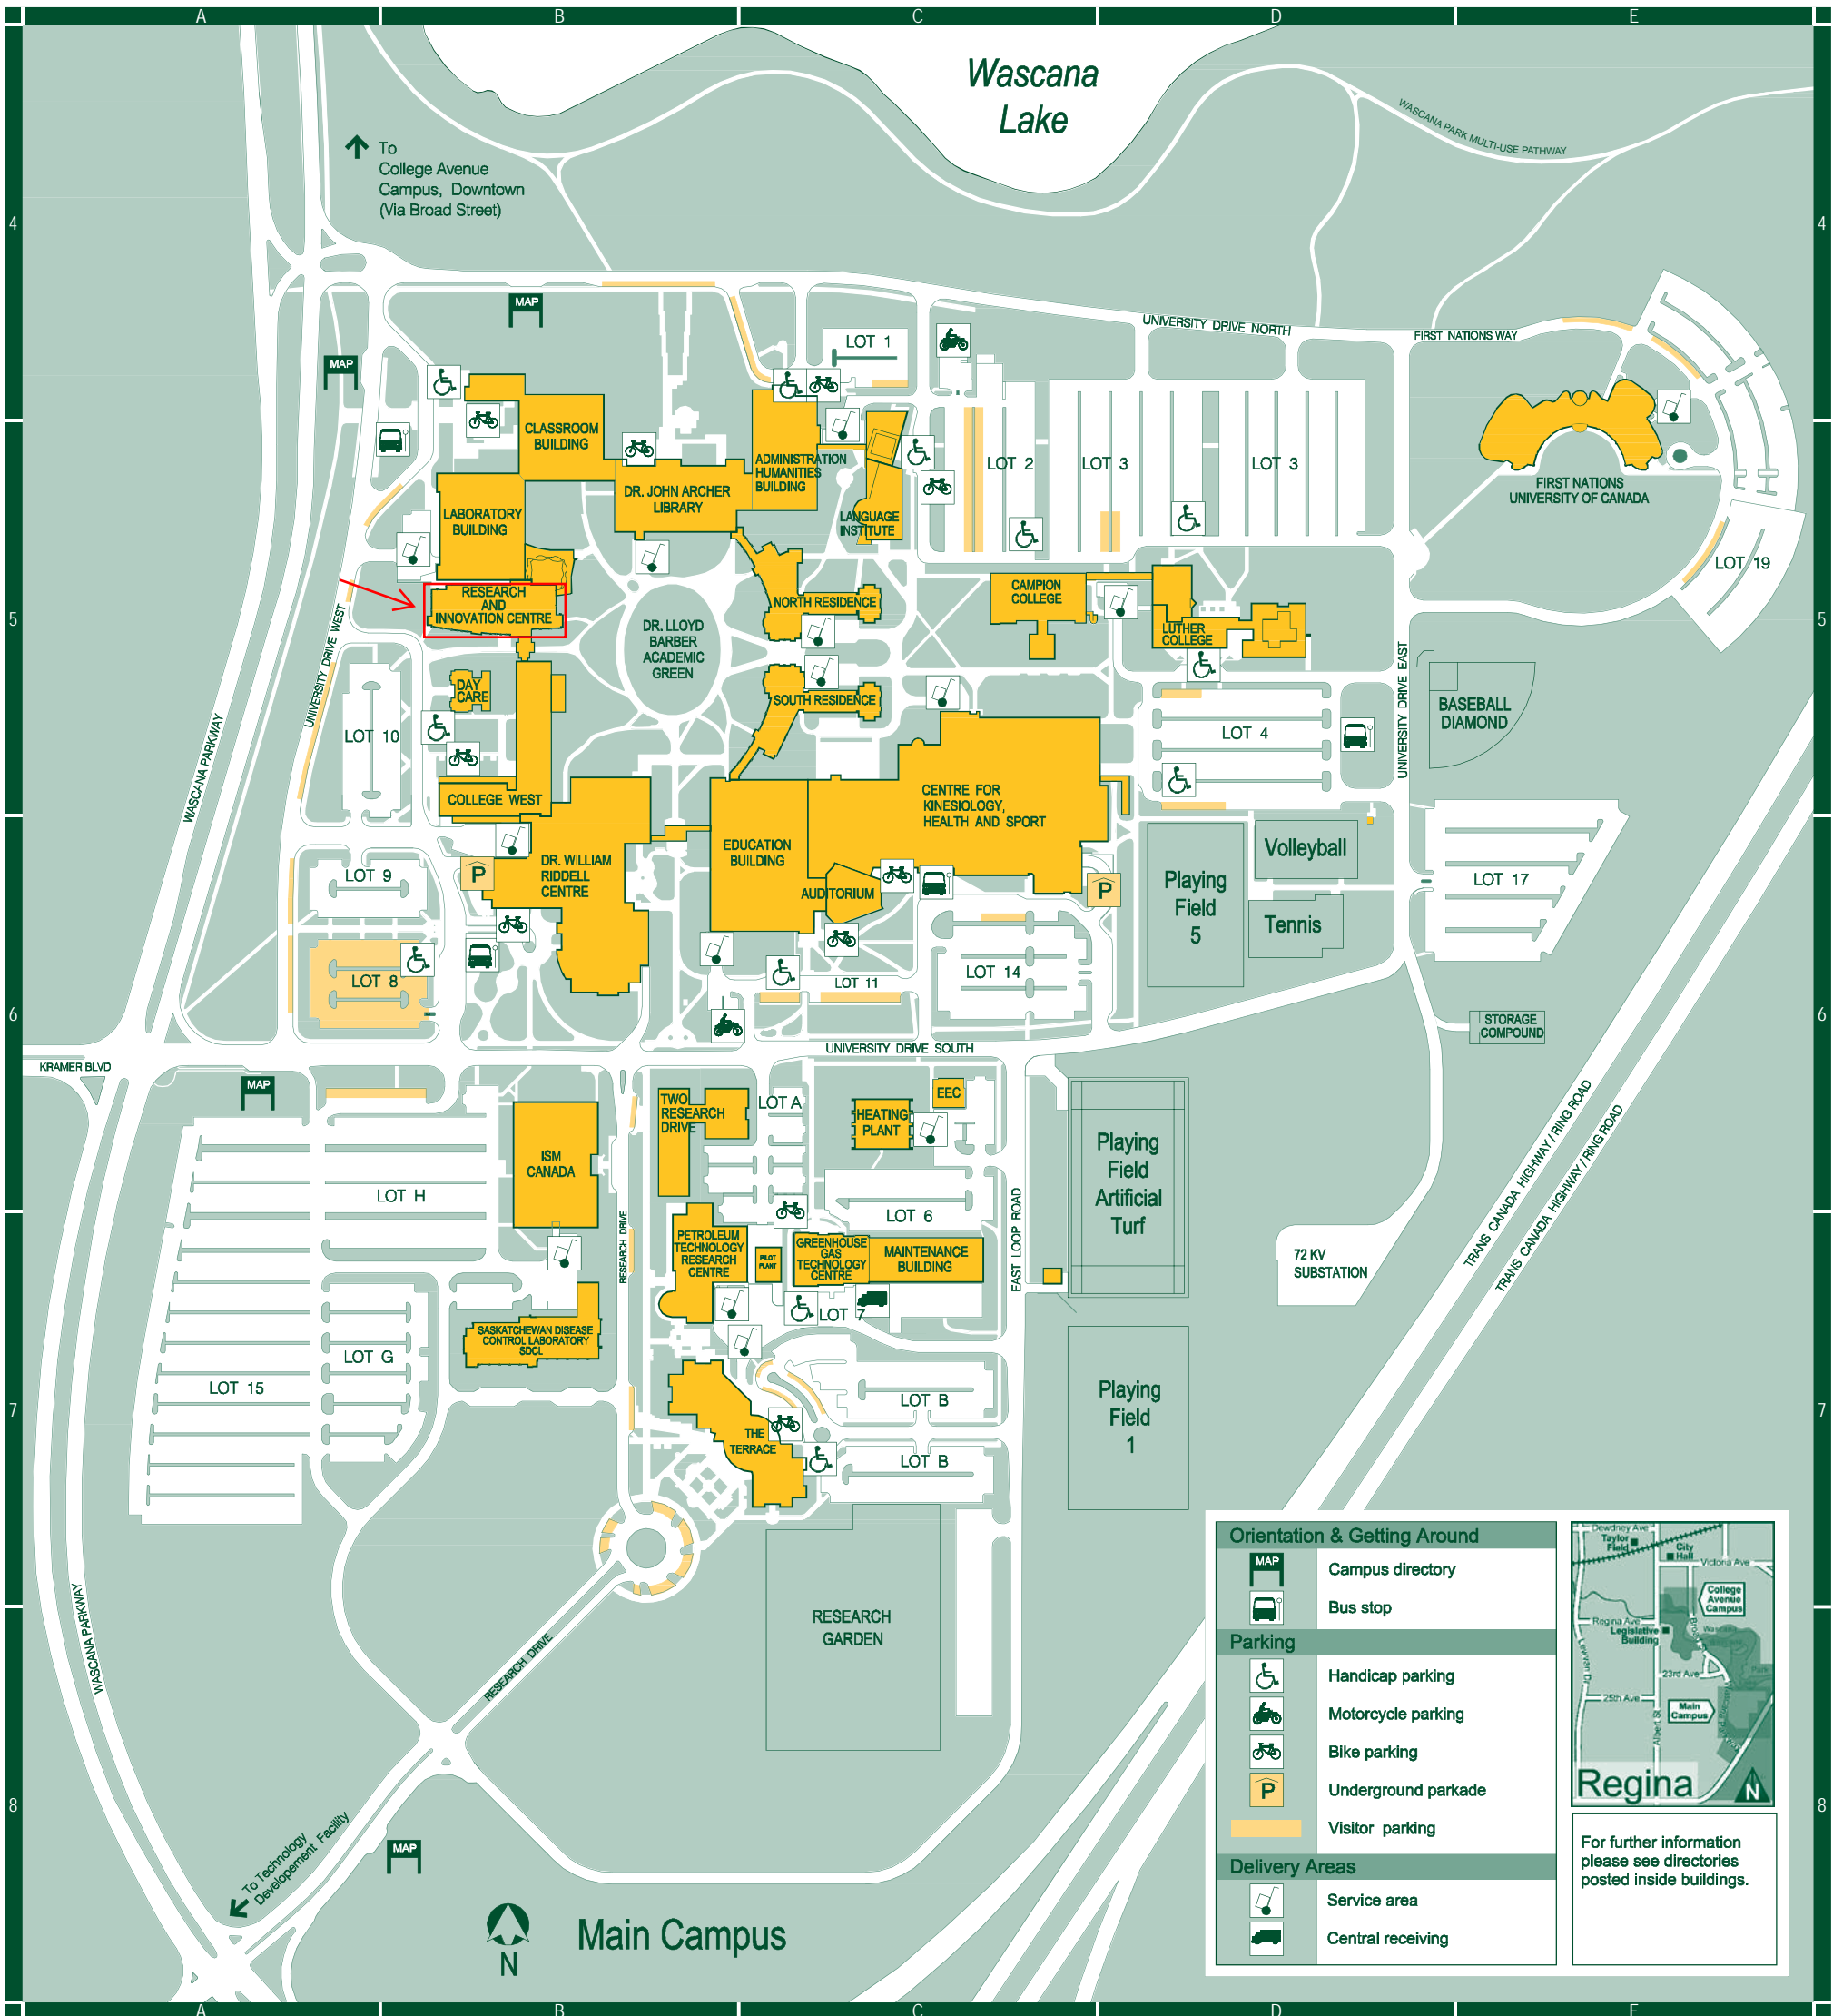

Code	Building Name	Grid Location
<b>MAIN CAMPUS</b>		
AH	Administration-Humanities	C4
CM	Campion College	C5
CK	Centre for Kinesiology, Health and Sport	C5
CL	Classroom Building	B4
CW	College West	B5
DC	Day Care	B5
ED	Education Building	C5
FN	First Nations University Of Canada	E4
GG	Greenhouse Gas Technology Centre (GGTC)	C7
HP	Heating Plant Building	C6
LB	Laboratory Building	B5
LC	Luther College	D5
LI	Language Institute	C5
LY	Dr. John Archer Library	B5
NR	North Residence	C5
RI	Research and Innovation Centre	B5
RC	Dr. William Riddell Centre	B6
SR	South Residence	C5
TD	Technology Development Facility	

**COLLEGE AVENUE CAMPUS**

CB	College Building	B1
CN	Conservatory	A1
DH	Darke Hall	A1
GA	Gallery Building	A2

**INNOVATION PLACE**

2R	Two Research Drive Building	C6
IT	The Terrace	C7
IS	ISM Canada	B6
PT	Petroleum Technology Research Centre (PTRC)	C7

Orientation & Getting Around	
	Campus directory
	Bus stop
Parking	
	Handicap parking
	Motorcycle parking
	Bike parking
	Underground parkade
	Visitor parking
Delivery Areas	
	Service area
	Central receiving

**Regina**

For further information please see directories posted inside buildings.